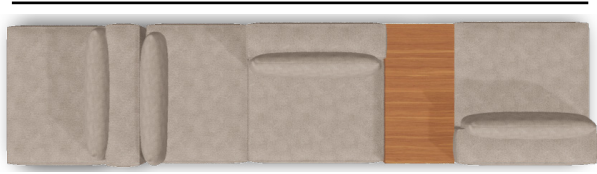

DOMINO.18

Dick Spierenburg 2018

---

427 cm / 168,1"

75 cm   25 cm   75 cm   100 cm   50 cm   100 cm

100 cm / 39,4"

same elements, different setup