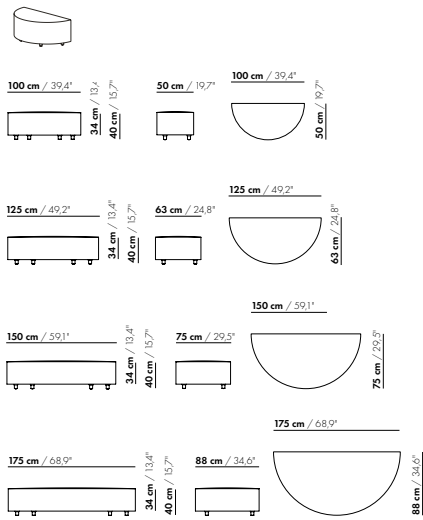

DOMINO.18

Dick Spierenburg 2018

SEAT SEMICIRCLE